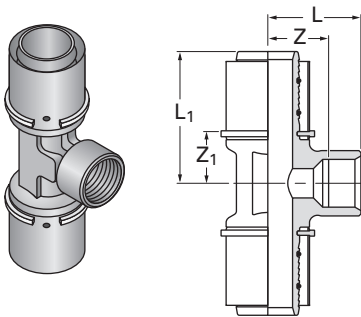

MLC-S Sprinkler Pipe & Fittings for Concrete Ceilings

MLC-S Press Fittings

Female Press Sprinkler Tee

| | |
|-----------------|-----------------------------|
| Sizes | 50 x 3/4 FT x 50 |
| Approvals | VdS approval no. G 4060066. |
| Tech Data Sheet | Contact Tyco for details |

Tin-plated brass, with fixed press sleeve and red pressing jaw stop. ■ 3/4 FT female thread for the connection of Tyco sprinkler boxes to the Tyco MLCP-S sprinkler pipes in sprinkler ceilings according to VdS approval no. G 4060066. ■ Cylindrical female thread according to DIN EN 10226-1.

| MLC-S Female Press Sprinkler Tee | | | | | | | |
|----------------------------------|------------------|---------|----------------------|---------|----------------------|--------------|----------------------------|
| Part No. | Dimension | Z mm | Z ₁ mm | L mm | L ₁ mm | Weight kg | Approval & Listings VdS |
| 1059145 | 50 x 3/4 FT x 50 | 31 | 34 | - | 47 | 0.710 | √ |